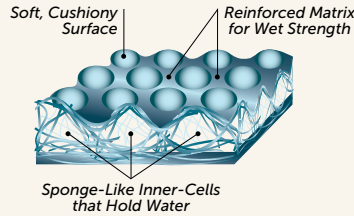

WypAll* L20 Towels

Single-use towel for
medium-sized jobs

Tasks

- Parts & tool clean-up
- General-purpose wiping

Attributes

- Medium-duty, single-use towel
- Textured for extra cleaning power
- Meets EPA guidelines for minimum post-consumer waste content: towels 40%
- Compostable⁴
- Portable dispensers enable you to keep product where you work