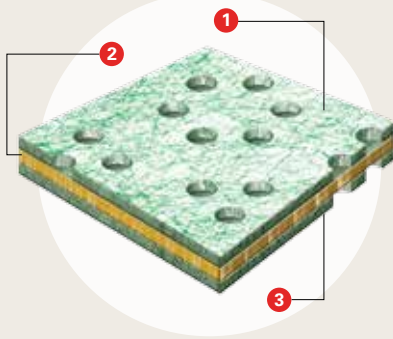

WypAll* Waterless Cleaning Wipes

Tough on grime, easy on skin

1. Textured surface and advanced cleaning agent efficiently break down and dissolve stubborn dirt and grime
2. Absorbent layer soaks up and holds the dirt preventing it from returning to the hands
3. Smooth surface cleans off any remaining dirt, while leaving the skin coated with moisturizers

Tasks

- Cleaning hands
- Cleaning tools & machines
- Cleaning non-porous work surfaces

Attributes

- Dual textured: smooth side for wiping & abrasive side for scrubbing
- Tough on grime, easy on skin
- Won't damage or fade tools, equipment or parts
- Removes oil, grease, grime & dirt with ease